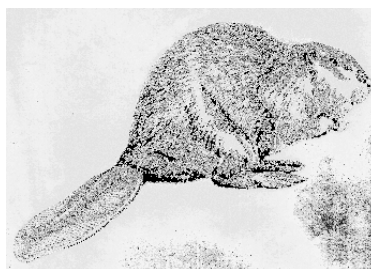

Species List

Mammals of Oak Hammock Marsh

English Name	Scientific Name	Nom Français
Family Soricidae (Shrews)		
Masked Shrew	<i>Sorex cinereus</i>	Musaraigne cendrée
Short-tailed Shrew	<i>Blarina brevicauda</i>	Grande Musaraigne
Family Leporidae (Rabbits and hares)		
Eastern Cottontail	<i>Sylvilagus floridanus</i>	Lapin à queue blanche
Showshoe Hare	<i>Lepus americanus</i>	Lièvre d'Amérique
White-tailed Jack Rabbit	<i>Lepus townsendii</i>	Lièvre de Townsend
Family Sciuridae (Squirrels)		
Woodchuck	<i>Marmota monax</i>	Marmotte commune
Richardson's Ground Squirrel	<i>Spermophilus richardsonii</i>	Spermophile de Richardson
Thirteen-lined Ground Squirrel	<i>Spermophilus tridecemlineatus</i>	Spermophile rayé
Franklin's Ground Squirrel	<i>Spermophilus franklinii</i>	Spermophile de Franklin
Gray Squirrel	<i>Sciurus carolinensis</i>	Écureuil gris
Family Castoridae (Beavers)		
American Beaver	<i>Castor canadensis</i>	Castor