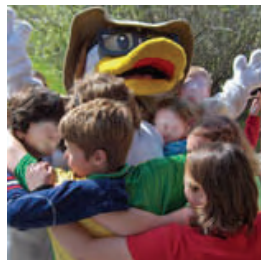

Duration: 3 hours

Cost: \$125 + tax

Let's Fly Away

From birds to bats, learn about these fascinating animals and their unique adaptations

Craft: choice of pine cone crazy bird, flap bat or migration mobile.

Slimy and Scaly

Discover some of the mysterious and fun creatures of the marsh.

Craft: choice of origami jumping frog, beaded snake or water bug.

From WET to WILD

Play games and challenge yourself on topics from water to wildlife.

Craft: choice of wind worm, 3D paper animal or critter magnet.

Blast from the Past

Discover history through old time settler's games and Aboriginal skill building games.

Snack: make your own bannock!

Maximum 20 children and 4 adults (admission fee applies to additional guests)